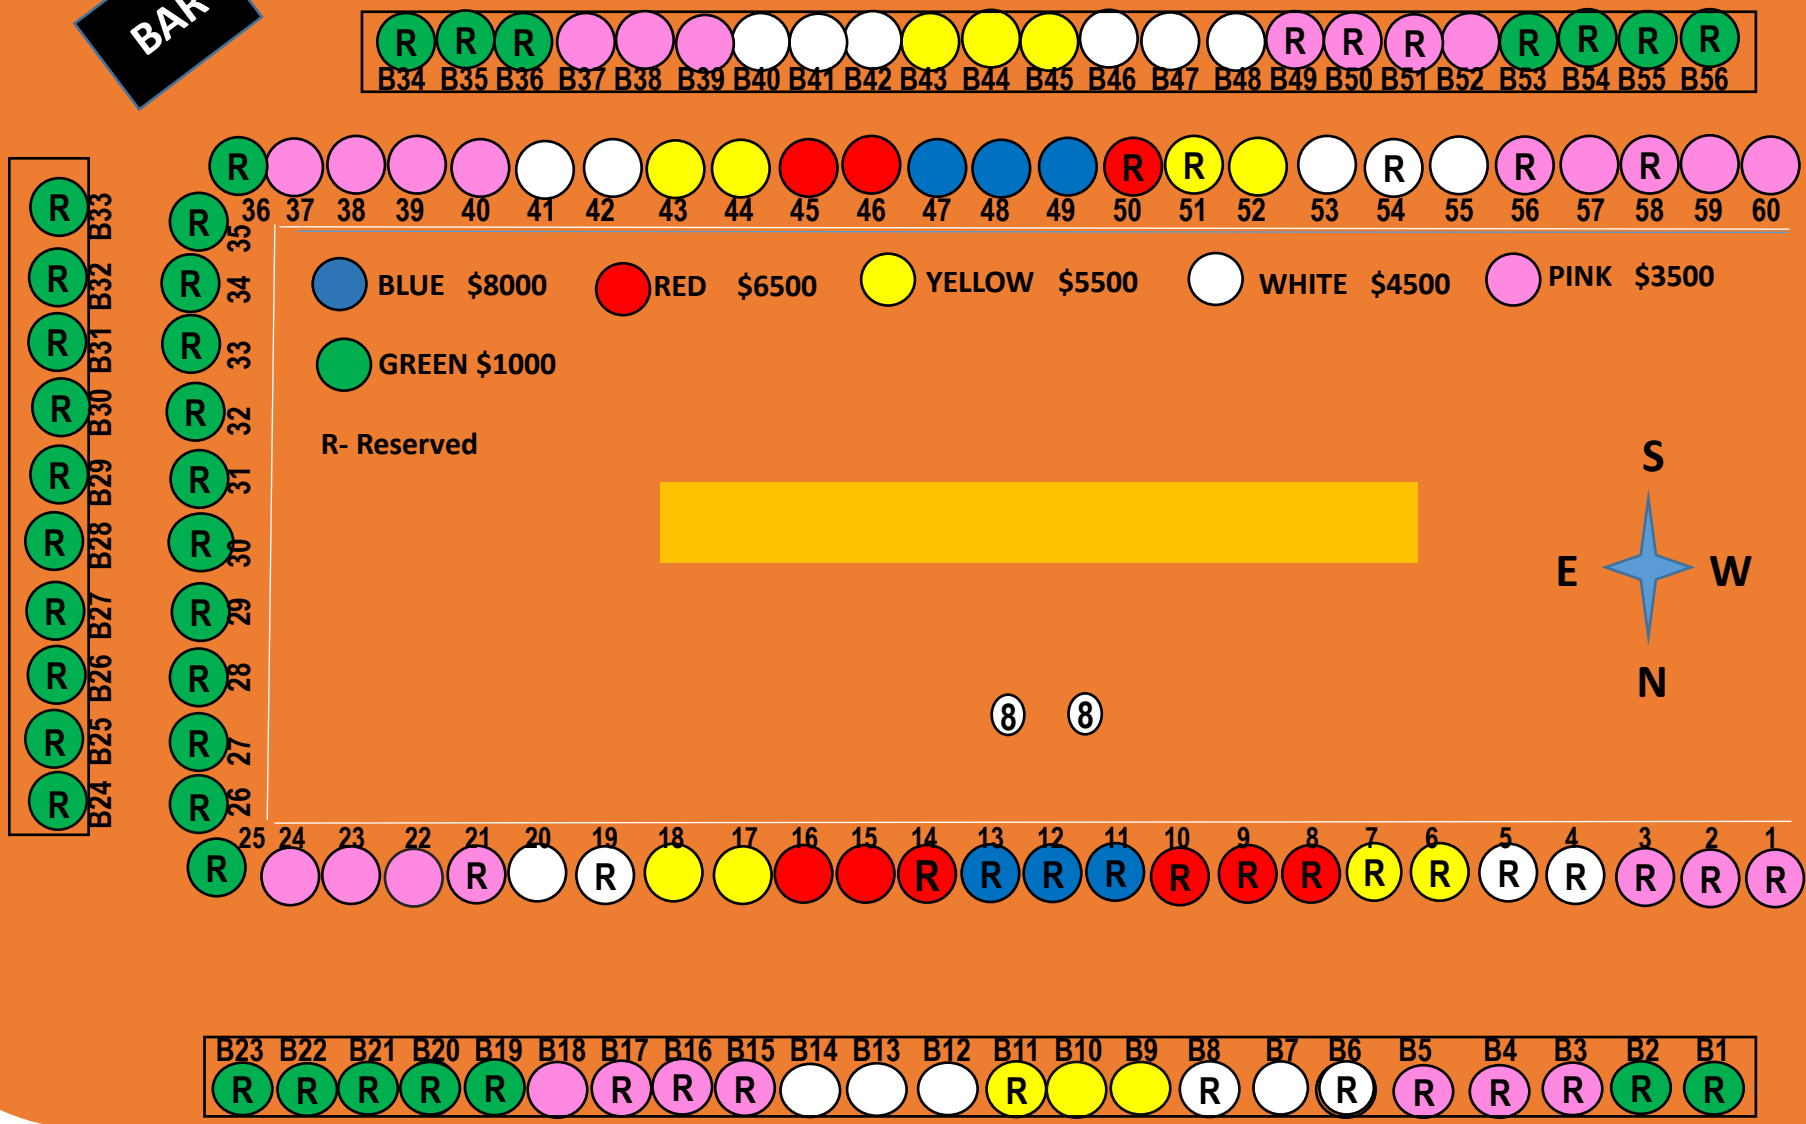

2023 GRAND NATIONAL SHOW

BAR

BAR

VIP ENTRANCE

VIP EXIT

RIBBON PRESENTERS

HORSE ENTRANCE

HORSE EXIT

JUDGES

Main VIP Entrance

BARN Y SIDE

*Table Location may have a slight variation
Subject to change without notice*